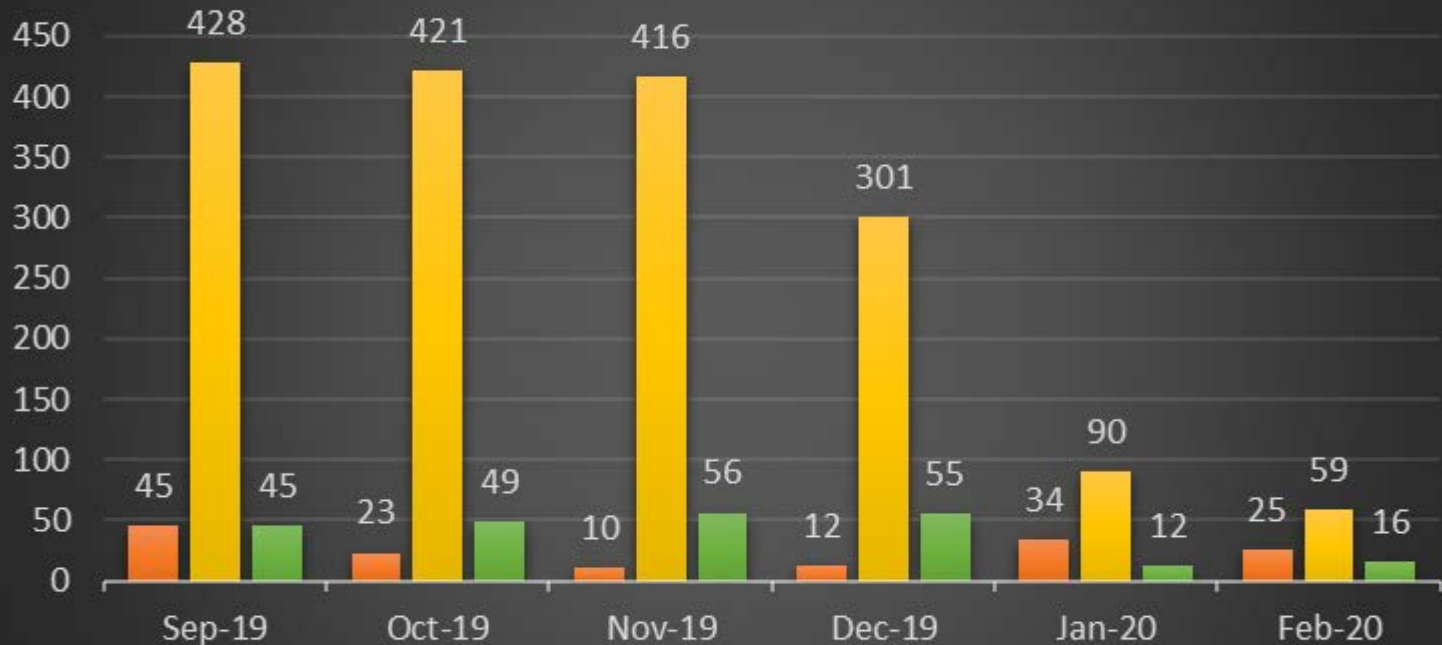

Plant items out of test

Support Services - A Blackmore Maint - Nigel Williams Capital - Chris Cutforth